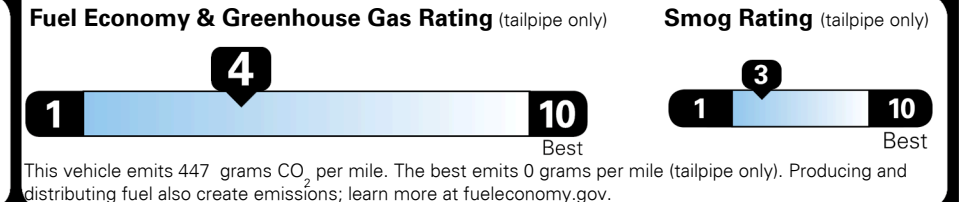

Inland Freight & Handling : $995.00

SOLD TO: FL724   **SHIPPED TO: FL724**
WERNER GENESIS
252 SW CAPITAL CIRCLE
TALLAHASSEE FL 32304

VIN: KMTG34LE8LU062572	ENGINE: G6DPKA325747	EXTERIOR COLOR: HAVANA RED	INTERIOR/SEAT COLOR: BLACK W/GRAY
MODEL: R0442RT5	PORT OF ENTRY: BR	TRANSPORT: TRUCK	ACCESSORY WEIGHT: 16 lbs./ 7 kgs.

EMISSIONS:
This vehicle is certified to meet emission requirements in all 50 states

TOTAL PRICE: $51,520.00

EPA DOT Fuel Economy and Environment

Fuel Economy

20 MPG
combined city/hwy

17 MPG
city

26 MPG
highway

5.0 gallons per 100 miles

Compact Cars range from 14 to 113 MPG. The best vehicle rates 136 MPGe.

You spend $4,750
more in fuel costs over 5 years compared to the average new vehicle.

Annual fuel cost $2,450

Actual results will vary for many reasons, including driving conditions and how you drive and maintain your vehicle. The average new vehicle gets 27 MPG and costs $7,500 to fuel over 5 years. Cost estimates are based on 15,000 miles per year at $ 2.70 per gallon. MPGe is miles per gasoline gallon equivalent. Vehicle emissions are a significant cause of climate change and smog.

fueleconomy.gov
Calculate personalized estimates and compare vehicles

GOVERNMENT 5-STAR SAFETY RATINGS

This vehicle has not been rated by the government for overall vehicle score, frontal crash, side crash or rollover risk.

Source: National Highway Traffic Safety Administration (NHTSA).
www.safercar.gov or 1-888-327-4236

Manufacturer's suggested retail price includes manufacturer's recommended pre-delivery service. Gasoline license and title fees state and local taxes and dealer installed options and accessories are not included in the manufacturer's suggested retail price. This label has been affixed to this vehicle by Hyundai Motor America, pursuant to the requirements of 15 U.S.C. 1231 et seq. which prohibits its removal or alteration prior to delivery to the ultimate purchaser.