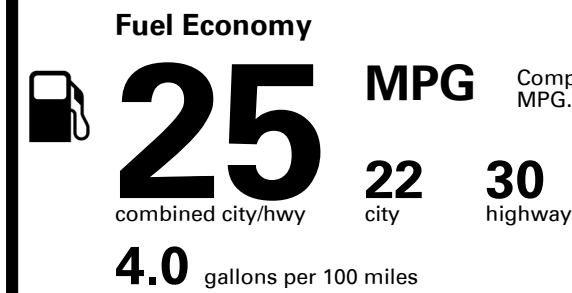

Full Tank of Gas

Manufacturer's Suggested Retail Price: $35,450.00

ADDED FEATURES:

- ***Elite Package: $4,600.00**
  - Full LED Headlights
  - 8" Touchscreen Navigation System
  - Parking Distance Warning / Wide Sunroof
  - Power Folding Auto-Dimming Outside Mirrors
  - Power Tilt-and-Telescopic Steering Wheel
  - Heated Front Seats (Standard on AWD)
  - Lexicon® 15-Speaker Surround Sound Audio System
  - Leather Seating Surfaces & Aluminum Interior Trim
- ***Prestige Package: $3,850.00**
  - Heads-Up Display / Surround View Monitor
  - Low Beam Assist / Wireless Charging Pad
  - 19" Alloy Wheels
    - w/ Summer Tires (RWD) or All-Season Tires (AWD)
  - Nappa Leather Seating Surfaces with Luxury Quilting
  - Power Driver Seat Cushion Extension
  - Front Passenger Seat 4-Way Power Lumbar
  - Heated Rear Seats
  - Rain-Sensing Wipers / Ventilated Front Seats
  - Heated Steering Wheel
  - Microfiber Suede Headliner

Inland Freight & Handling : $995.00

TOTAL PRICE: $44,895.00

263 A 1620HDONG-

SOLD TO: FL724   **SHIPPED TO: FL724**
WERNER GENESIS
252 SW CAPITAL CIRCLE
TALLAHASSEE FL 32304

VIN: KMTG44LA7LU045272	ENGINE: G4KKA333053	EXTERIOR COLOR: MALLORCA BLUE	INTERIOR/SEAT COLOR: GRAY/GRAY
MODEL: R0412RT5	PORT OF ENTRY: BR	TRANSPORT: TRUCK	ACCESSORY WEIGHT: 6 lbs./ 3 kgs.

EMISSIONS:
This vehicle is certified to meet emission requirements in all 50 states

EPA DOT Fuel Economy and Environment

Gasoline Vehicle

Compact Cars range from 14 to 119 MPG. The best vehicle rates 136 MPGe.

You spend $2,250
more in fuel costs over 5 years
compared to the average new vehicle.

Annual fuel cost $1,950

Fuel Economy & Greenhouse Gas Rating (tailpipe only)