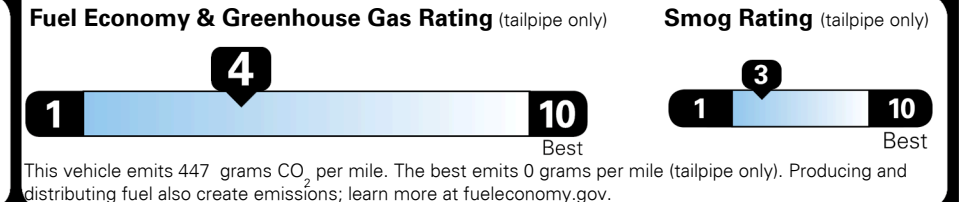

## EPA DOT Fuel Economy and Environment

Gasoline Vehicle

**You spend \$4,750**  
 more in fuel costs over 5 years compared to the average new vehicle.

**Annual fuel cost \$2,450**

Actual results will vary for many reasons, including driving conditions and how you drive and maintain your vehicle. The average new vehicle gets 27 MPG and costs \$7,500 to fuel over 5 years. Cost estimates are based on 15,000 miles per year at \$ 2.70 per gallon. MPGe is miles per gasoline gallon equivalent. Vehicle emissions are a significant cause of climate change and smog.