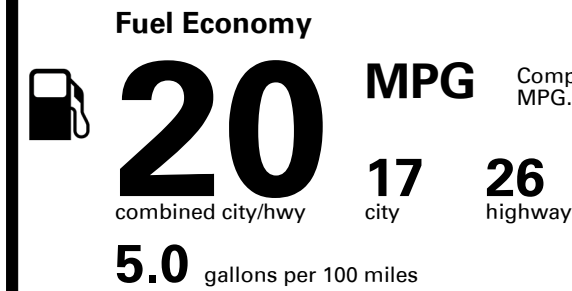

EPA DOT Fuel Economy and Environment

Compact Cars range from 14 to 114 MPG. The best vehicle rates 141 MPGe.

You spend $4,750
more in fuel costs over 5 years
compared to the average new vehicle.

Annual fuel cost $2,450